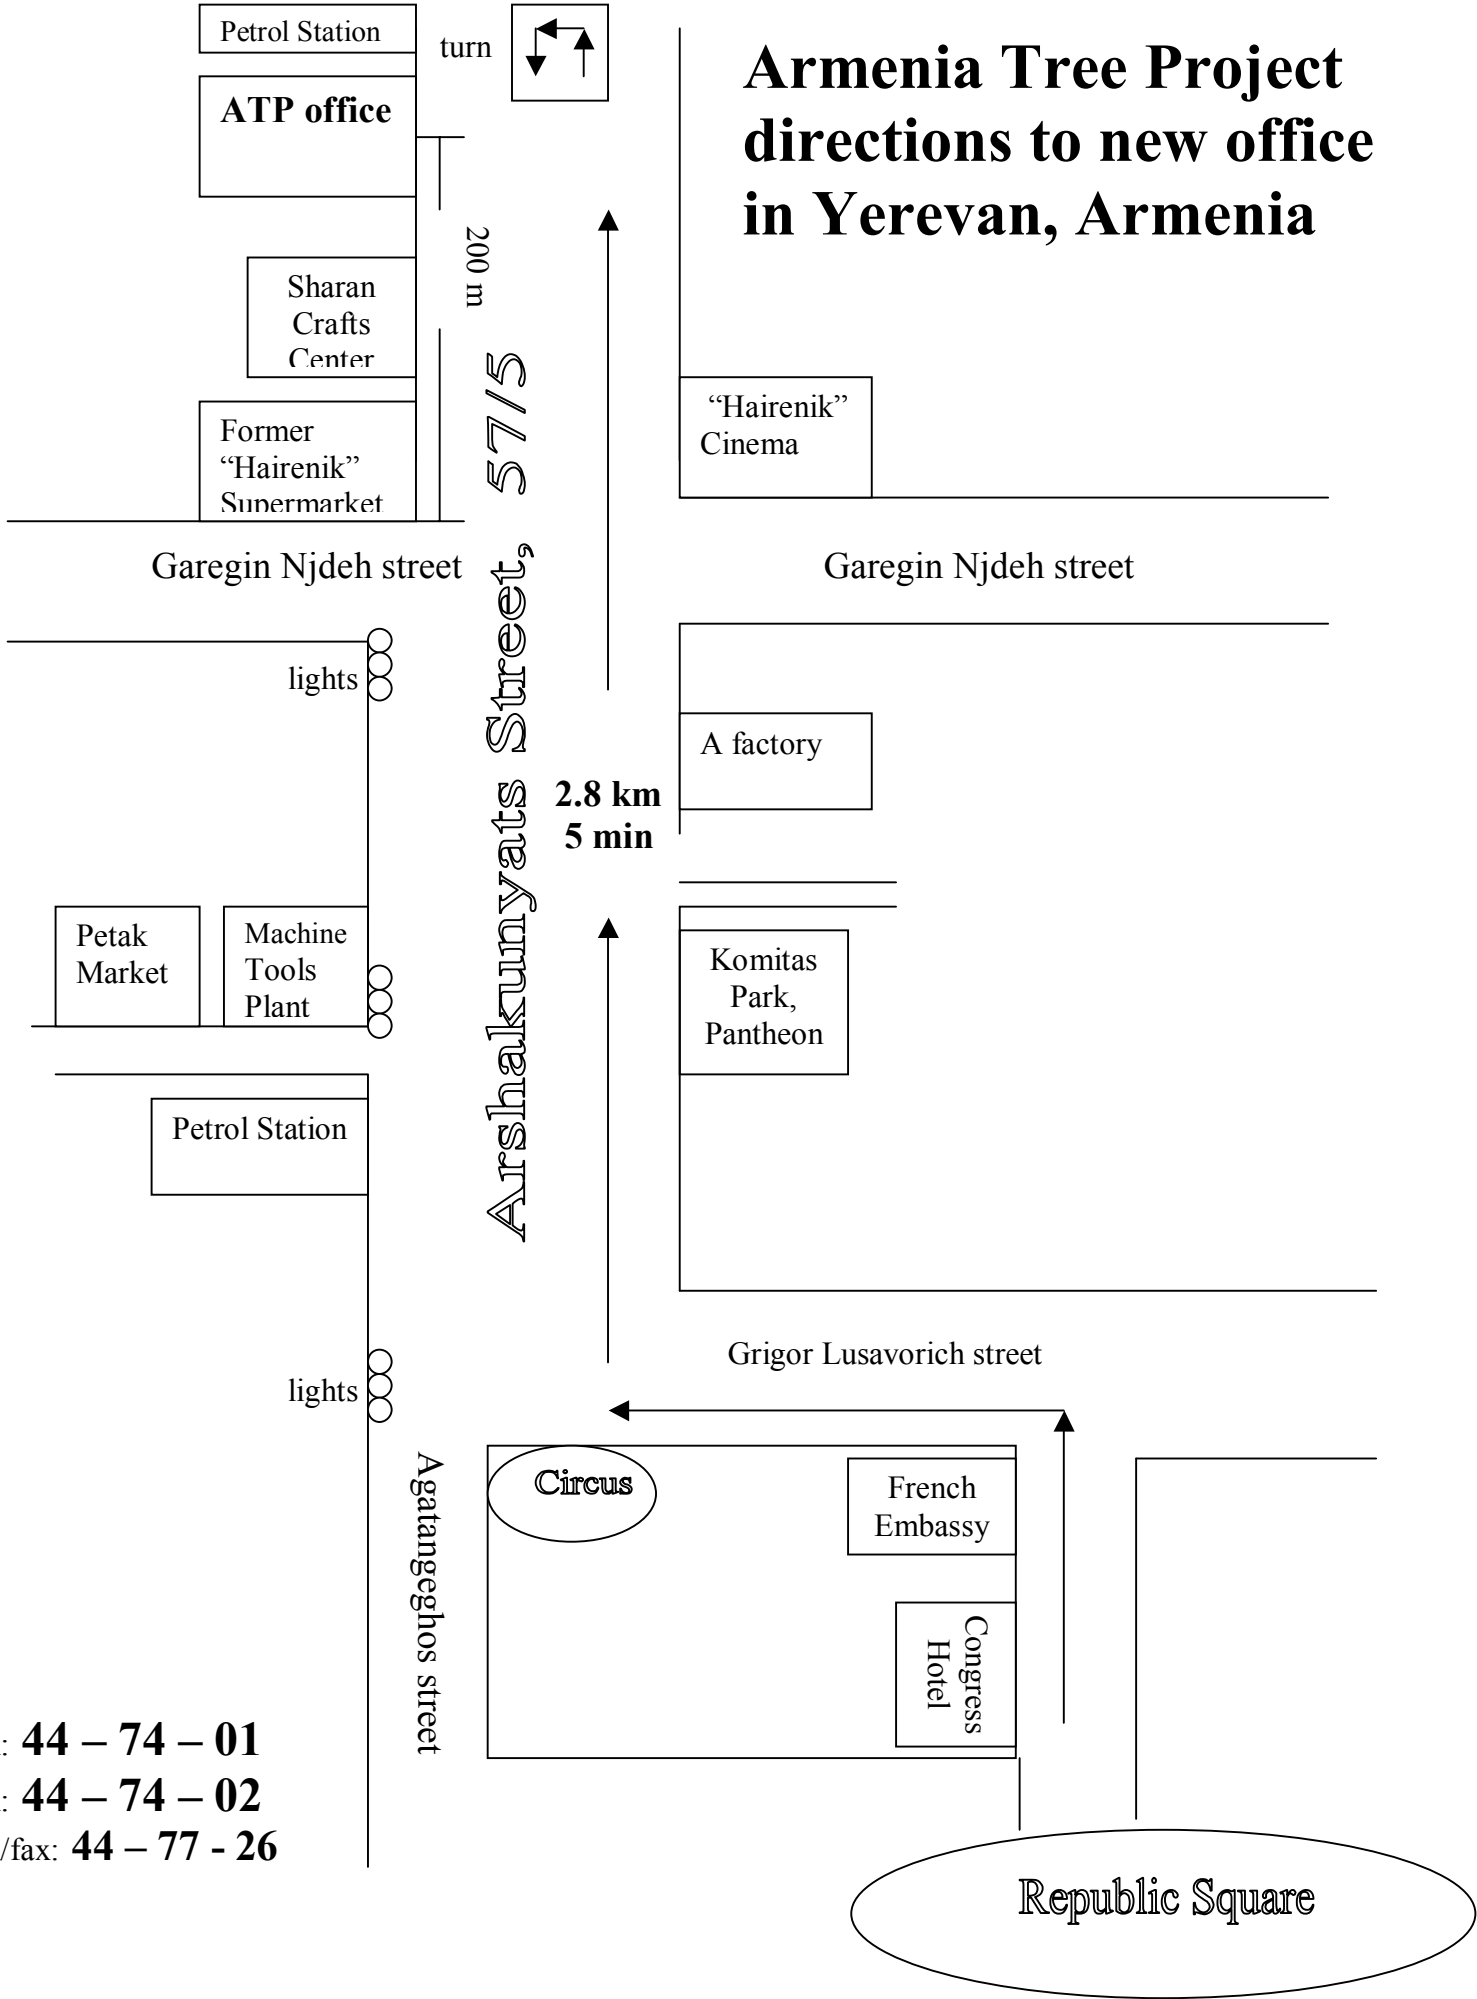

Armenia Tree Project directions to new office in Yerevan, Armenia

tel: **44 – 74 – 01**
tel: **44 – 74 – 02**
tel/fax: **44 – 77 - 26**